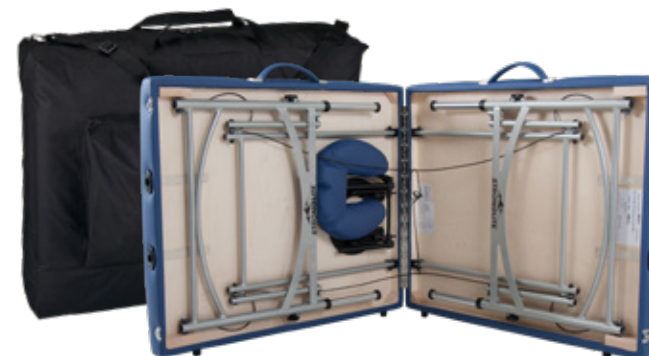

- 2 1/4", two-layer cushioning system for long-lasting comfort.
- Telescoping legs adjust for quick height changes
- Lightweight aluminum frame
- Dual headrest outlets
- Plenty of leg room for the practitioner
- Super stable - won't tilt when weight shifts to one end
- Passed the 450 lb. drop test
- 100% PU Nature's Touch upholstery in 3 colors: Royal Blue, Burgundy, Black

Specifications:

- Width: 30" (76cm)
- Length: 73" (185 cm)
- Weight: approx. 28-29 lbs. (12.7 kg - 13 kg)
- Height Range: 23"-33" (58 cm - 84 cm)
- Max. Working Weight: 750 lbs. (340 kg)
- Limited Lifetime Warranty on frame, 3 years on cushioning and upholstery

CE

Deluxe Adjustable Platform

Package Includes:

- Versalite Pro Massage Table
- Deluxe Adjustable Headrest with FacePillow
- Single Pocket Carry Case

STRONGLITETM
SERVING MASSAGE PROFESSIONALS SINCE 1986
Part of the Earthlite family