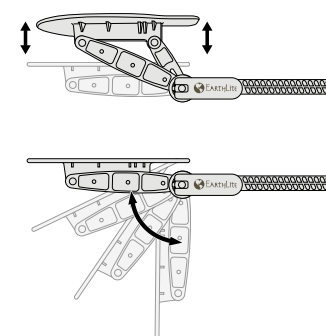

- 2 1/4", two-layer cushioning system for long-lasting comfort.
- Telescoping legs adjust for quick height changes
- Lightweight aluminum frame
- Dual headrest outlets
- Plenty of leg room for the practitioner
- Super stable - won't tilt when weight shifts to one end
- Passed the 450 lb. drop test
- 100% PU Nature's Touch upholstery in 3 colors: Royal Blue, Burgundy, Black

Specifications:

- Width: 30" (76cm)
- Length: 73" (185 cm)
- Weight: approx. 28-29 lbs. (12.7 kg - 13 kg)
- Height Range: 23"-33" (58 cm - 84 cm)
- Max. Working Weight: 750 lbs. (340 kg)
- Limited Lifetime Warranty on frame, 3 years on cushioning and upholstery

CE

Deluxe Adjustable Platform

Package Includes:

- Versalite Pro Massage Table
- Deluxe Adjustable Headrest with FacePillow
- Single Pocket Carry Case

STRONGLITETM
SERVING MASSAGE PROFESSIONALS SINCE 1986
Part of the Earthlite family