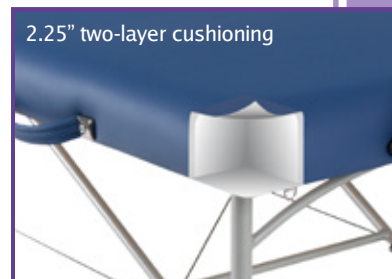

- 2 1/4", two-layer cushioning system for long-lasting comfort.
- Telescoping legs adjust for quick height changes
- Lightweight aluminum frame
- Dual headrest outlets
- Plenty of leg room for the practitioner
- Super stable - won't tilt when weight shifts to one end
- Passed the 450 lb. drop test
- 100% PU Nature's Touch upholstery in 3 colors: Royal Blue, Burgundy, Black

Specifications:

- Width: 30" (76cm)
- Length: 73" (185 cm)
- Weight: approx. 28-29 lbs. (12.7 kg - 13 kg)
- Height Range: 23"-33" (58 cm - 84 cm)
- Max. Working Weight: 750 lbs. (340 kg)
- Limited Lifetime Warranty on frame, 3 years on cushioning and upholstery

CE

Deluxe Adjustable Platform

Package Includes:

- Versalite Pro Massage Table
- Deluxe Adjustable Headrest with FacePillow
- Single Pocket Carry Case

STRONGLITETM
SERVING MASSAGE PROFESSIONALS SINCE 1986
Part of the Earthlite family