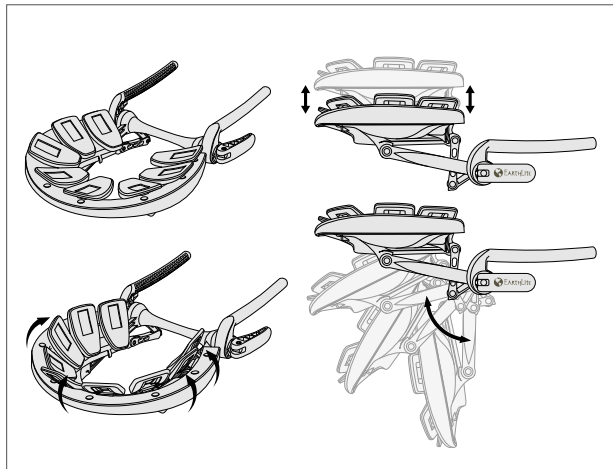

CARESS™ PLATFORM

The revolutionary Caress™ self-adjusting platform adds a new dimension of adjustability and comfort. Sinus pressure is reduced and pressure points eliminated. The days of "cradle face" are over! The dowels measure 8" on center to fit Earthlite tables. Soft-Petals™ flex and balance to suspend your client's face in a cradle of comfort. Simply stated, the Caress™ platform is the best platform on the market today.

Features:

- Eight patented suspension pads ("Soft-Petals") flex and balance independently to create a cushiony molded platform to perfectly cradle your client's head
- Single cam lever adjusts both height and angle, locks easily into place
- Reduces sinus pressure
- Eliminates Pressure points
- Fits 8" on center outlets

*Shown with Strata™ FacePillow

Adjustments of both angle and height for perfect positioning for clients for each type of treatment.

Self-adjusting petals flex and pivot to adapt to the unique shape of your client's face, providing ultimate client comfort

Folds compactly for convenient storage.